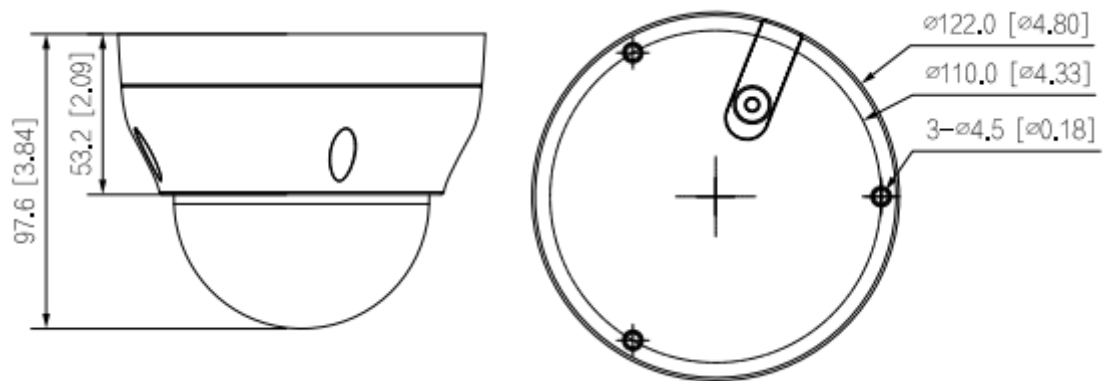

Dimensions (mm/inch)

Accessories : Optional