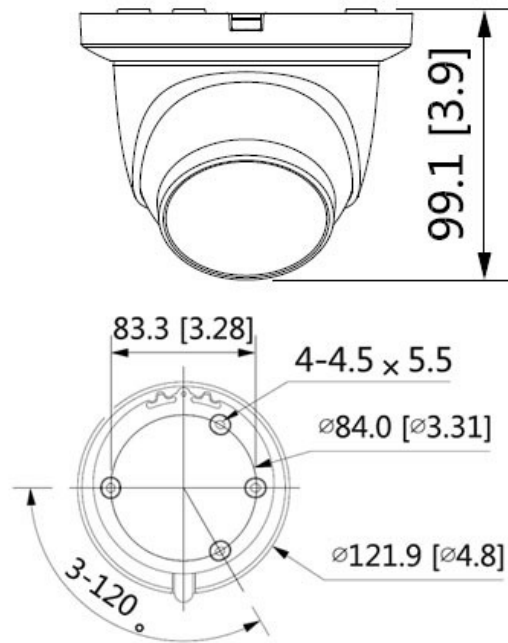

CP- UNC-DC21L5C-MDS**2MP Full HD WDR IR Dome Camera - 50Mtr.****Main Features**

- 1/2.8" 2Megapixel PS CMOS Image Sensor (0.9071cm)
- Max. 2MP(1920 × 1080)@30fps
- Instastream, H.265 and H.264+ triple-stream encoding
- WDR(120dB), Day/Night (ICR), 3D-DNR, ROI, AWB, AGC, BLC, HLC
- 3.6mm Lens (2.8mm, 6mm Optional)
- IR Range of 50 Mtrs, IP67, Micro SD Card, PoE
- Built-in Mic
- Support Starlight Technology
- Mobile Software: iCMOB, gCMOB
- CMS Software: KVMS Pro

CP- UNC-DC21L5C-MDS

2MP Full HD WDR IR Dome Camera - 50Mtr.

Feature

Image Sensor
 Minimum Illumination
 Effective Pixels
 Shutter Speed
 White Balance
 Lens
 Gain Control (AGC)
 Video Compression
 Angle of View
 Back Light Compensation
 Video Streaming
 Resolution
 Motion detection
 Privacy Mask
 ICR
 ROI
 Audio Compression
 Audio
 Bit Rate
 Protocol
 Smart Detection
 Ethernet
 Event Trigger
 User/Host
 Smart Phone
 IR
 Micro SD

CP- UNC-DC21L5C-MDS

2MP Full HD WDR IR Dome Camera - 50Mtr.

Feature

Operating Temperature
Power Source
Power Consumption
Weatherproof Standard
Casing
Dimension
Weight

Specification

-40° C ~ +60° C (-40° F ~ +140° F) / Less than 95% RH
12V DC/PoE
<7.7W
IP67
Metal + Plastic
101 mm × Φ110 mm (4.0" × Φ4.3")
420g