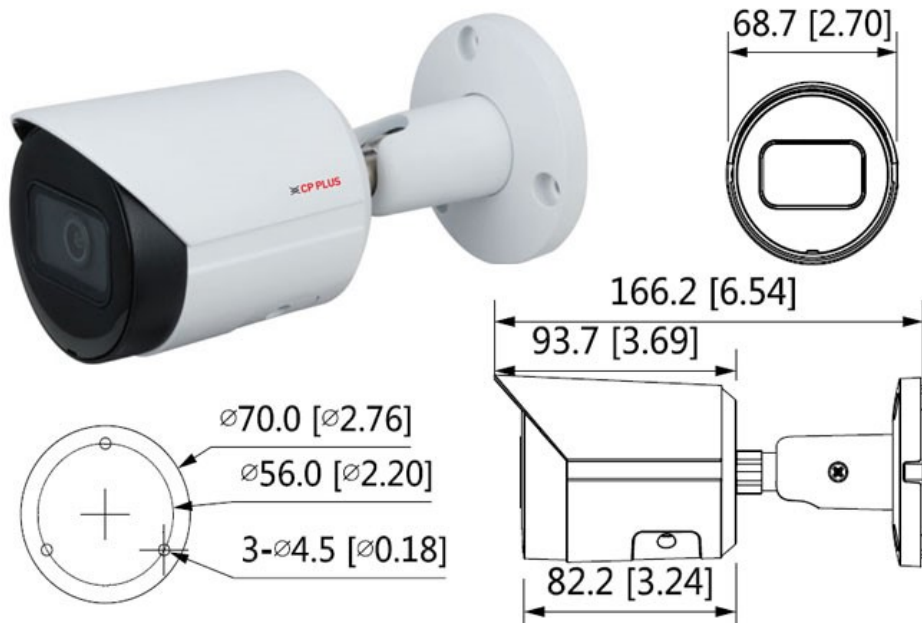

CP- UNC-TB41L3-MDS**4MP Full HD WDR IR Bullet Camera - 30Mtr.****Main Features**

- 1/3" 4MP CMOS image sensor (0.84667cm)
- 4MP (2560 × 1440)@25/30 fps
- Support Starlight Technology
- Instastream and H.264+ Dual Stream Coding
- WDR(120dB), 3D-DNR, ROI, HLC, BLC, Digital watermarking, Rotation mode
- 3.6mm fixed lens (2.8mm optional)
- Built-in IR LED, IR Range of 30 Mtrs, IP67, Micro SD Card, PoE
- Mobile Software: iCMOB, gCMOB
- CMS Software: KVMS Pro

CP- UNC-TB41L3-MDS

4MP Full HD WDR IR Bullet Camera - 30Mtr.

Feature

Image Sensor

Effective Pixels

Minimum Illumination

S/N Ratio

Lens

Ethernet

User Account

Specification

1/3" 4MP PS CMOS Image Sensor (0.84667cm)

2688 (H) × 1520 (V)

0.008 Lux@F1.6

>56dB

3.6mm fixed lens (2.8mm optional)

-40°C to +60°C (-40°F to +140°F)

≤95%

12V DC/PoE(802.3af)

<5W

IP67

Metal

166.2 mm × Φ70 mm (6.54" × Φ2.76")

0.48 kg